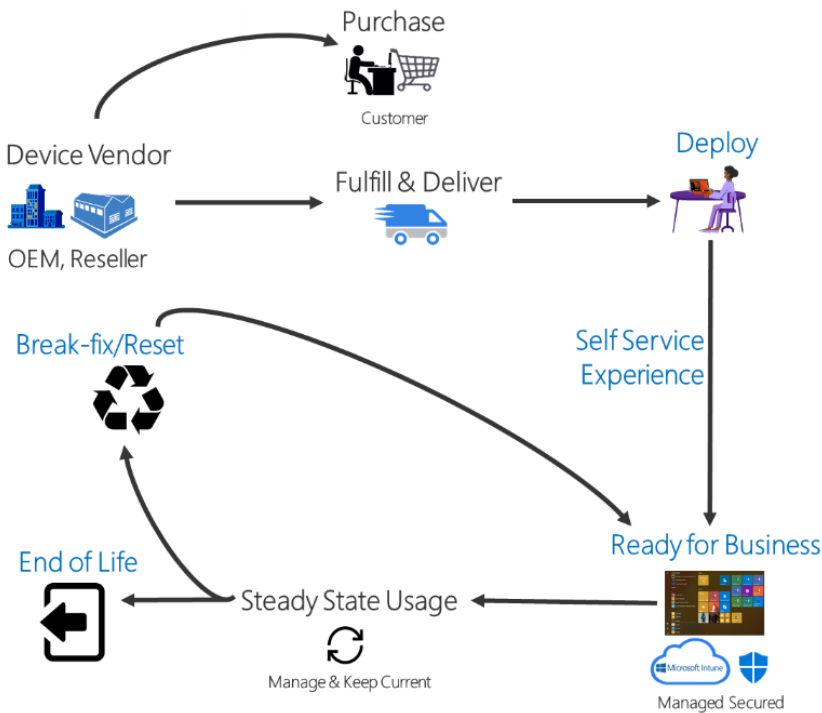

# DID YOU HEAR ABOUT WINDOWS AUTOPILOT?

HP devices for hybrid work create the ultimate way to work with the power of the AMD processor. Do more with more processing power, battery life, and security!

Using Windows Autopilot makes it easy for partners to optimize user features, settings, and apps without ever having to touch the device themselves. Windows Autopilot makes it easy to manage your devices seamlessly, including reconfiguring, recovering, repurposing, and disposing of them at the end of their useful lives.