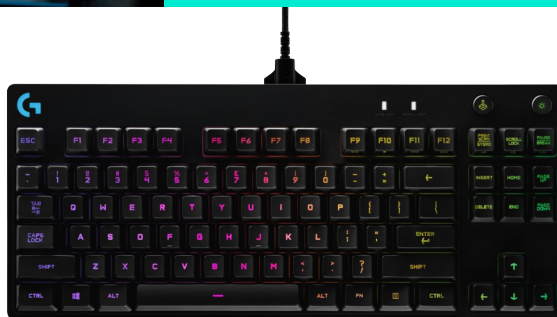

PRO WIRED GAMING
KEYBOARD

PRO WIRELESS GAMING
MOUSE