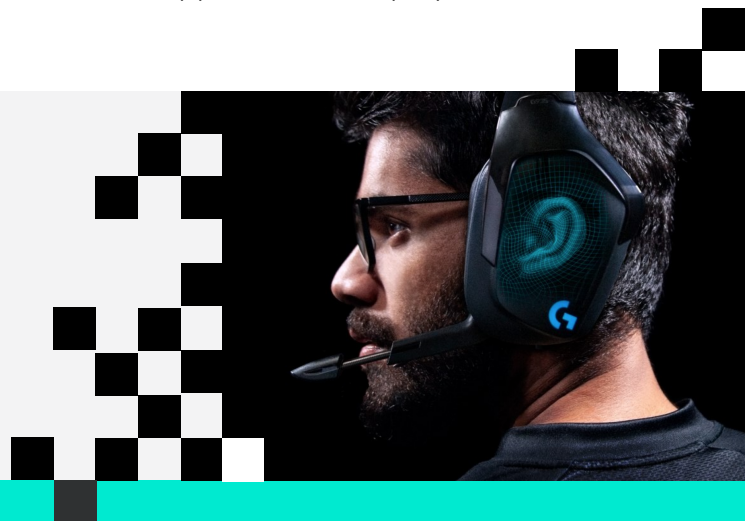

LOGITECH G TAKES ESPORTS TO THE NEXT LEVEL

The World's Best-Selling Gaming Gear

WHY ESPORTS? Esports promotes inclusivity. 97% of boys and 83% of girls ages 13-17 identify as gamers. Esports also expands critical thinking and Social Emotional Learning for students. Esports is one of the few sports that has constant communication and collaboration. Esports also has a passion for Stem with More than 60% of the League of Legends players major in STEM.

WHY LOGITECH G? Dedication to peak performance and advancing play are attributes Logitech G shares with esports professionals. We are proud and humbled to support the best players, in addition to all players, around the world.

PRO SERIES GEAR helps esports players take first place faster than ever. Designed in collaboration with many of the world's top esports athletes, PRO gear features the latest technology and the most refined performance, so absolutely nothing gets in the way of winning.